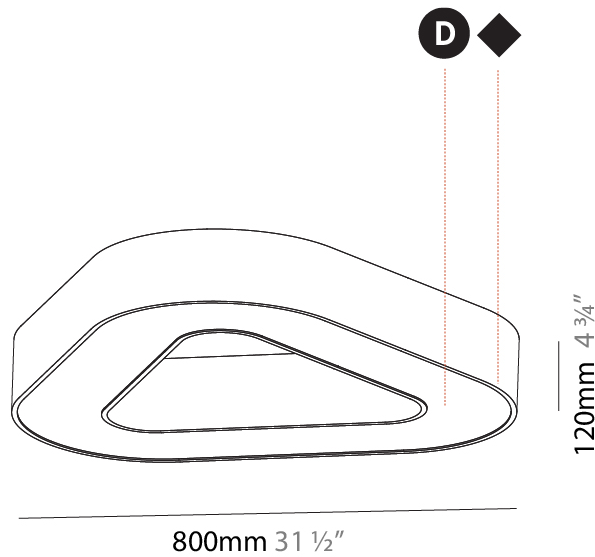

GENERAL

Series: Glorious
Subseries: Glorious Victory
Brand: Prolicht
Division: Architectural
Mounting Type: Surface
Mounting Location: Ceiling
Subcategory: Ambient

PHYSICAL

Shape: Abstract
Length (mm): 800
Length (in): 31 ½
Width (mm): 800
Width (in): 31 ½
Height (mm): 120
Height (in): 4 ¾
Light Distribution: Direct
Weight (kg): 7.67
Weight (lbs): 16.91
Diffuser: [PMMA - Opal or Micro-Prism](#)
Fixture Finish: [SSR / BKV / CWI / CRY / HAB / LAG / UFT / ITA / RUA / RUR / MIC / FTG / MYG / TWT / LOD / PUS / FRO / FUP / KIA / POP / BLS / SPG / MEY / GOH / GUM / CHC / COM / ABZ / JAG / OBR / MOS / ROR](#)
Fixture Material: Aluminum

ELECTRICAL

Lamp Type: LED (Zhaga Standard)
Input Wattage (W): 30
Total Output Wattage (W): 24 / 19.2 (3500K)
Dimming: [Non-Dimming / Phase Dimming (120Vac only) / 0-10V Dimming](#)
Driver Included: Yes
Driver Location: Integrated
Driver Type: Constant Current - 120 / 277Vac
Driver Class: Class 2
Input Voltage (V): 120 - 277
Constant Current (MA): 350 / 600 (3500K)

LED

[Color Temperature (°K): 3000 / 3500 / 4000](#)
Max. Delivered Lumen (lm): 2770 / 2862 / 2920
CRI: >80 CRI
Efficiency (%): 65
Lamp Life (hrs): 50000

OPTICAL

RATINGS AND CERTIFICATIONS

Certified By: Certified for North American Standards
IP rating: IP20